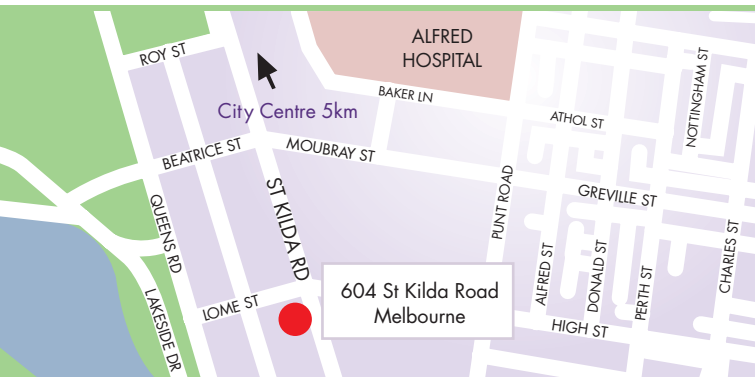

PARK REGIS

GRIFFIN SUITES • MELBOURNE

*P*ark Regis Griffin Suites is situated in a fantastic position between Melbourne's city centre and popular St Kilda Beach. Conveniently located on St Kilda Road with a tram stop directly opposite the hotel.

604 St Kilda Road, Melbourne VIC 3004

T: +61 3 8530 1800 F: +61 3 8530 1811

E: griffin@parkregishotels.com TOLL FREE: 1800 301 800

A brand of the **StayWell**
HOSPITALITY GROUP

Park Regis Griffin Suites

Park Regis Griffin Suites is the perfect choice for guests who need to be in easy reach of all that Melbourne and its surrounds have to offer. Close to Albert Park in St Kilda Road's business precinct, it's also just minutes from the Crown Casino, MCG and Chapel Street. With its spacious and stylish studio, one and two bedroom apartments the hotel provides a relaxing home away from home. Park Regis Griffin Suites also provides guests with the spectacularly refurbished onsite Purple Café/Bar, room service and 24 hour reception. The hotel also has conference and function facilities catering for a range of events.

HOTEL FAST FACTS:

Location: St Kilda Rd, close to Albert Park.

Distance to city centre: 5km

Distance to airport: 29km

Check-in: 2:00pm

Check-out: 10:00am

CLOSE TO: CBD, Chapel Street, St Kilda, Casino / Southbank, Tennis Centre, MCG and Port Melbourne