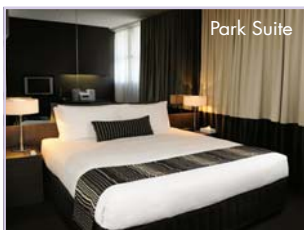

Park Regis City Centre

Park Regis City Centre is designed to cater for both corporate and leisure travellers and is located in the heart of Sydney city, just a short walk to Hyde Park, Darling Harbour, Pitt Street Mall, Queen Victoria Building and Town Hall. Unwind in your modern hotel room incorporating contemporary décor, air-conditioning, ensuite bathroom, opening windows, work desk, high speed internet connection, direct dial telephone and LCD television. For something a little more sophisticated, we recommend a room upgrade to one of the hotel's new design-infused Park Suites making for an enhanced stay at Park Regis City Centre.

HOTEL FEATURES

- ➔ Premier King / Queen / Twin and Executive King Hotel Rooms
- ➔ Park Suites - with separate living, sleeping areas
- ➔ Air-conditioning
- ➔ LCD TVs
- ➔ High speed internet connection
- ➔ Guest laundry/dry cleaning
- ➔ Onsite, undercover parking (limited)
- ➔ Rooftop swimming pool
- ➔ Rooftop observation/sundeck with 360 degree views of Sydney
- ➔ Business services

HOTEL FAST FACTS:

Location: City centre next to Hyde Park.

Between Pitt & Castlereagh Streets

Distance to city centre: 0km

Distance to airport: 12km

Check-in: 2:00pm

Check-out: 10:00am

CLOSE TO: Queen Victoria Building, Town Hall, Sydney Tower, Darling Harbour, Chinatown, Pitt Street shopping mall as well as endless restaurants, bars, cafes and shops.