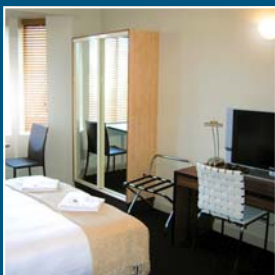

LIDO SUITES

Kings Cross

Modern, boutique studio rooms located in the hub of Kings Cross' non-stop energy and within easy reach of all Sydney's best attractions.

2 Roslyn Street, Kings Cross NSW 2011
T: +61 2 8354 0956 | F: +61 2 9360 5670
kcsuites@leisureinnhotels.com

TOLL FREE: 1 800 060 954

LIDO SUITES blends contemporary design with the hip ambience of Kings Cross. Set in an ideal location, Lido Suites is right amongst all the action of King Cross' famous nightspots, clubs, restaurants and cafes. Studio rooms with basic kitchenettes give guests choice and flexibility.

- Non-smoking property
- Safe and luggage storage
- Nearby car parking
- Air-conditioning
- LCD TVs
- DVD player
- Wireless Internet
- Hairdryer
- Iron & ironing board
- Kitchenette facilities

HOTEL FAST FACTS