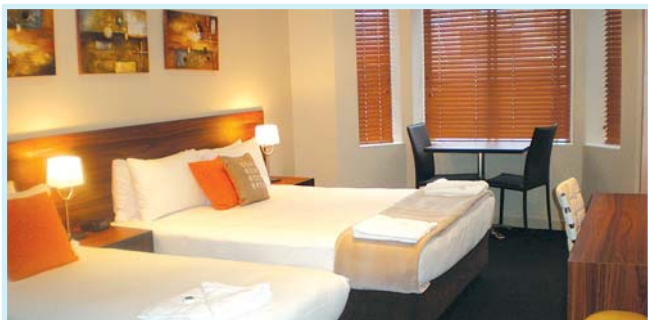

LIDO SUITES blends contemporary design with the hip ambience of Kings Cross. Set in an ideal location, Lido Suites is right amongst all the action of King Cross' famous nightspots, clubs, restaurants and cafes. Studio rooms with basic kitchenettes give guests choice and flexibility.

- → Non-smoking property
- → Safe and luggage storage
- → Nearby car parking
- → Air-conditioning
- → LCD TVs
- → DVD player
- → Wireless Internet
- → Hairdryer
- → Iron & ironing board
- → Kitchenette facilities

HOTEL FAST FACTS

Location: Just off the main hub of Kings Cross

Distance to city centre: 1.7km

Distance to airport: 12km

Check-in: 2.00pm

Check-out: 10.00am

LIDO SUITES IS CLOSE TO

Kings Cross, Sydney city centre, Woolloomooloo, Sydney Cricket Ground, Randwick Racecourse, Paddington and St Vincent's Hospital.

TOLL FREE: 1 800 060 954
www.leisureinnhotels.com