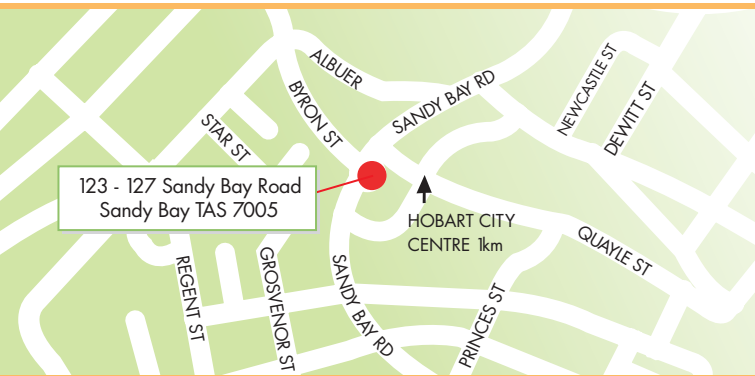

# LeisureInn

WOOLMERS INN • HOBART

Salamanca Bay, Hobart Tasmania

Providing self contained accommodation located in fashionable Sandy Bay only minutes from Hobart's city centre - an ideal base for every traveller.

# Leisure Inn Woolmers Inn

Leisure Inn Woolmers Inn gives you the flexibility to come and go as you wish and will make your next visit to Hobart as stress-free and comfortable as can be. Woolmers Inn offers you spacious, self-contained apartments - perfectly located in the fashionable harbourside suburb of Sandy Bay. The choice is yours - relax in your fully equipped apartment with cooking facilities, or for a night off, Hobart's waterfront and restaurants are close by, and popular Wrest Point Casino just minutes away.

## HOTEL FAST FACTS:

**Location:** Fashionable harbourside suburb of Sandy Bay

**Distance to city centre:** 1 km

**Distance to airport:** 18 km

**Check-in:** 1:00pm

**Check-out:** 10:00am

**CLOSE TO:** Wrest Point Casino and Conference Centre, Battery Point, Salamanca Place, restaurants, bars and shopping.