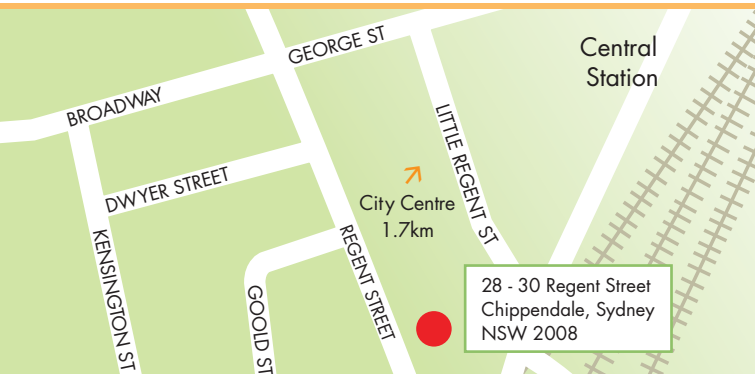

## Unbeatable Hot Deals!

Enquire when booking

Stunning contemporary design elements fuse with modern livability at Leisure Inn Sydney Central – in the centre of Sydney.

28 - 30 Regent Street, Chippendale Sydney NSW 2008

## HOTEL FAST FACTS:

**Location:** Opposite Central Station

Sydney's main transport hub

**Distance to city centre:** 1.7km

**Distance to airport:** 6.5km

**Check-in:** 2:00pm

**Check-out:** 10:00am

**CLOSE TO:** Sydney's Central Station, city centre, University of Technology, ABC Studios, Sydney College of TAFE and Chinatown.