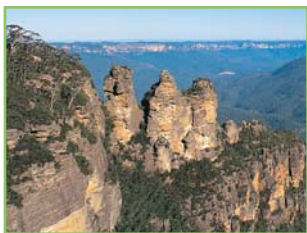

HOTEL FAST FACTS:

Location: Leura Mall, Blue Mountains

Distance to Katoomba: 2km

Distance to airport: 112km (Sydney)

Check-in: 2:00pm

Check-out: 10:00am

CLOSE TO: The Three Sisters, Blue Mountains National Park, Scenic Railway, golf courses, restaurants, cafes and galleries.