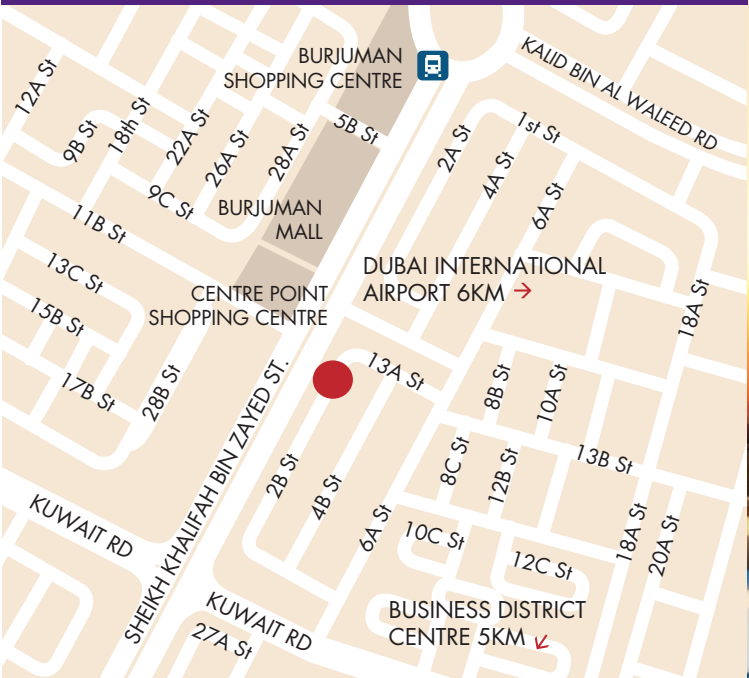

PARK REGIS

KRIS KIN HOTEL • DUBAI

We Promise to Delight You

A brand of the **StayWell**
HOSPITALITY GROUP

WELCOME TO PARK REGIS KRIS KIN HOTEL

Where our convenient location, range of facilities and warm service will delight you. Located opposite Burjuman Centre in the heart of Dubai's historic district, Park Regis Kris Kin Hotel offers the perfect place to shop and explore.

MAPS AND DIRECTIONS

Close to: Dubai Museum, Dubai Creek Golf and Yacht Club, Dubai World Trade Centre, Burjuman Shopping Mall and Gold Souk (Gold Market).

Distance to places of interest in Dubai:

- Dubai Museum 3 km
- Dubai World Trade Centre 4 km
- Dubai International Exhibition & Convention Centre 4 km
- Dubai International Financial Centre 5 km
- Deira City Centre 5 km
- Dubai International Airport 6 km
- The Dubai Mall 8 km
- Jumeirah Beach Park 9 km
- Khalid Bin Waleed Metro station 500 m